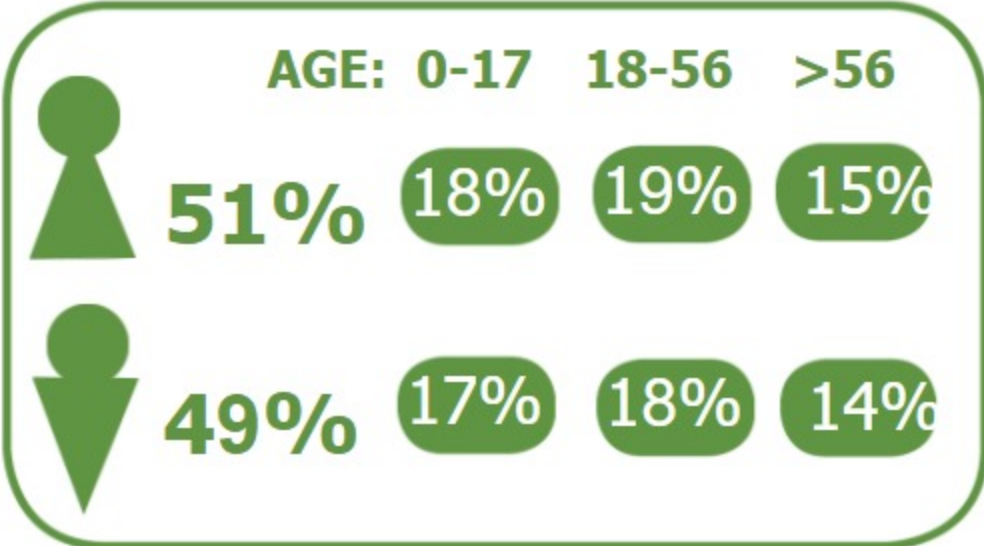

**B. Sooksavung (1704027)**  
Sanxay District, Attapeu

**DEMOGRAPHICS**

Population (2017): **907**  
Main ethnic group: **Yè (Jeh)**  
Other ethnic group: **None**  
Religion: **Christian**

**Ecosystem & Services:**  
- None

**1 every 10 years**  
Water  
Food  
Crops  
**Not changing**

**Never**  
No impact

**No Landslides**

**DRY SEASON**

🌡️ Slight Decrease

☁️ Slight Decrease

**WET SEASON**

⚡ Some increase