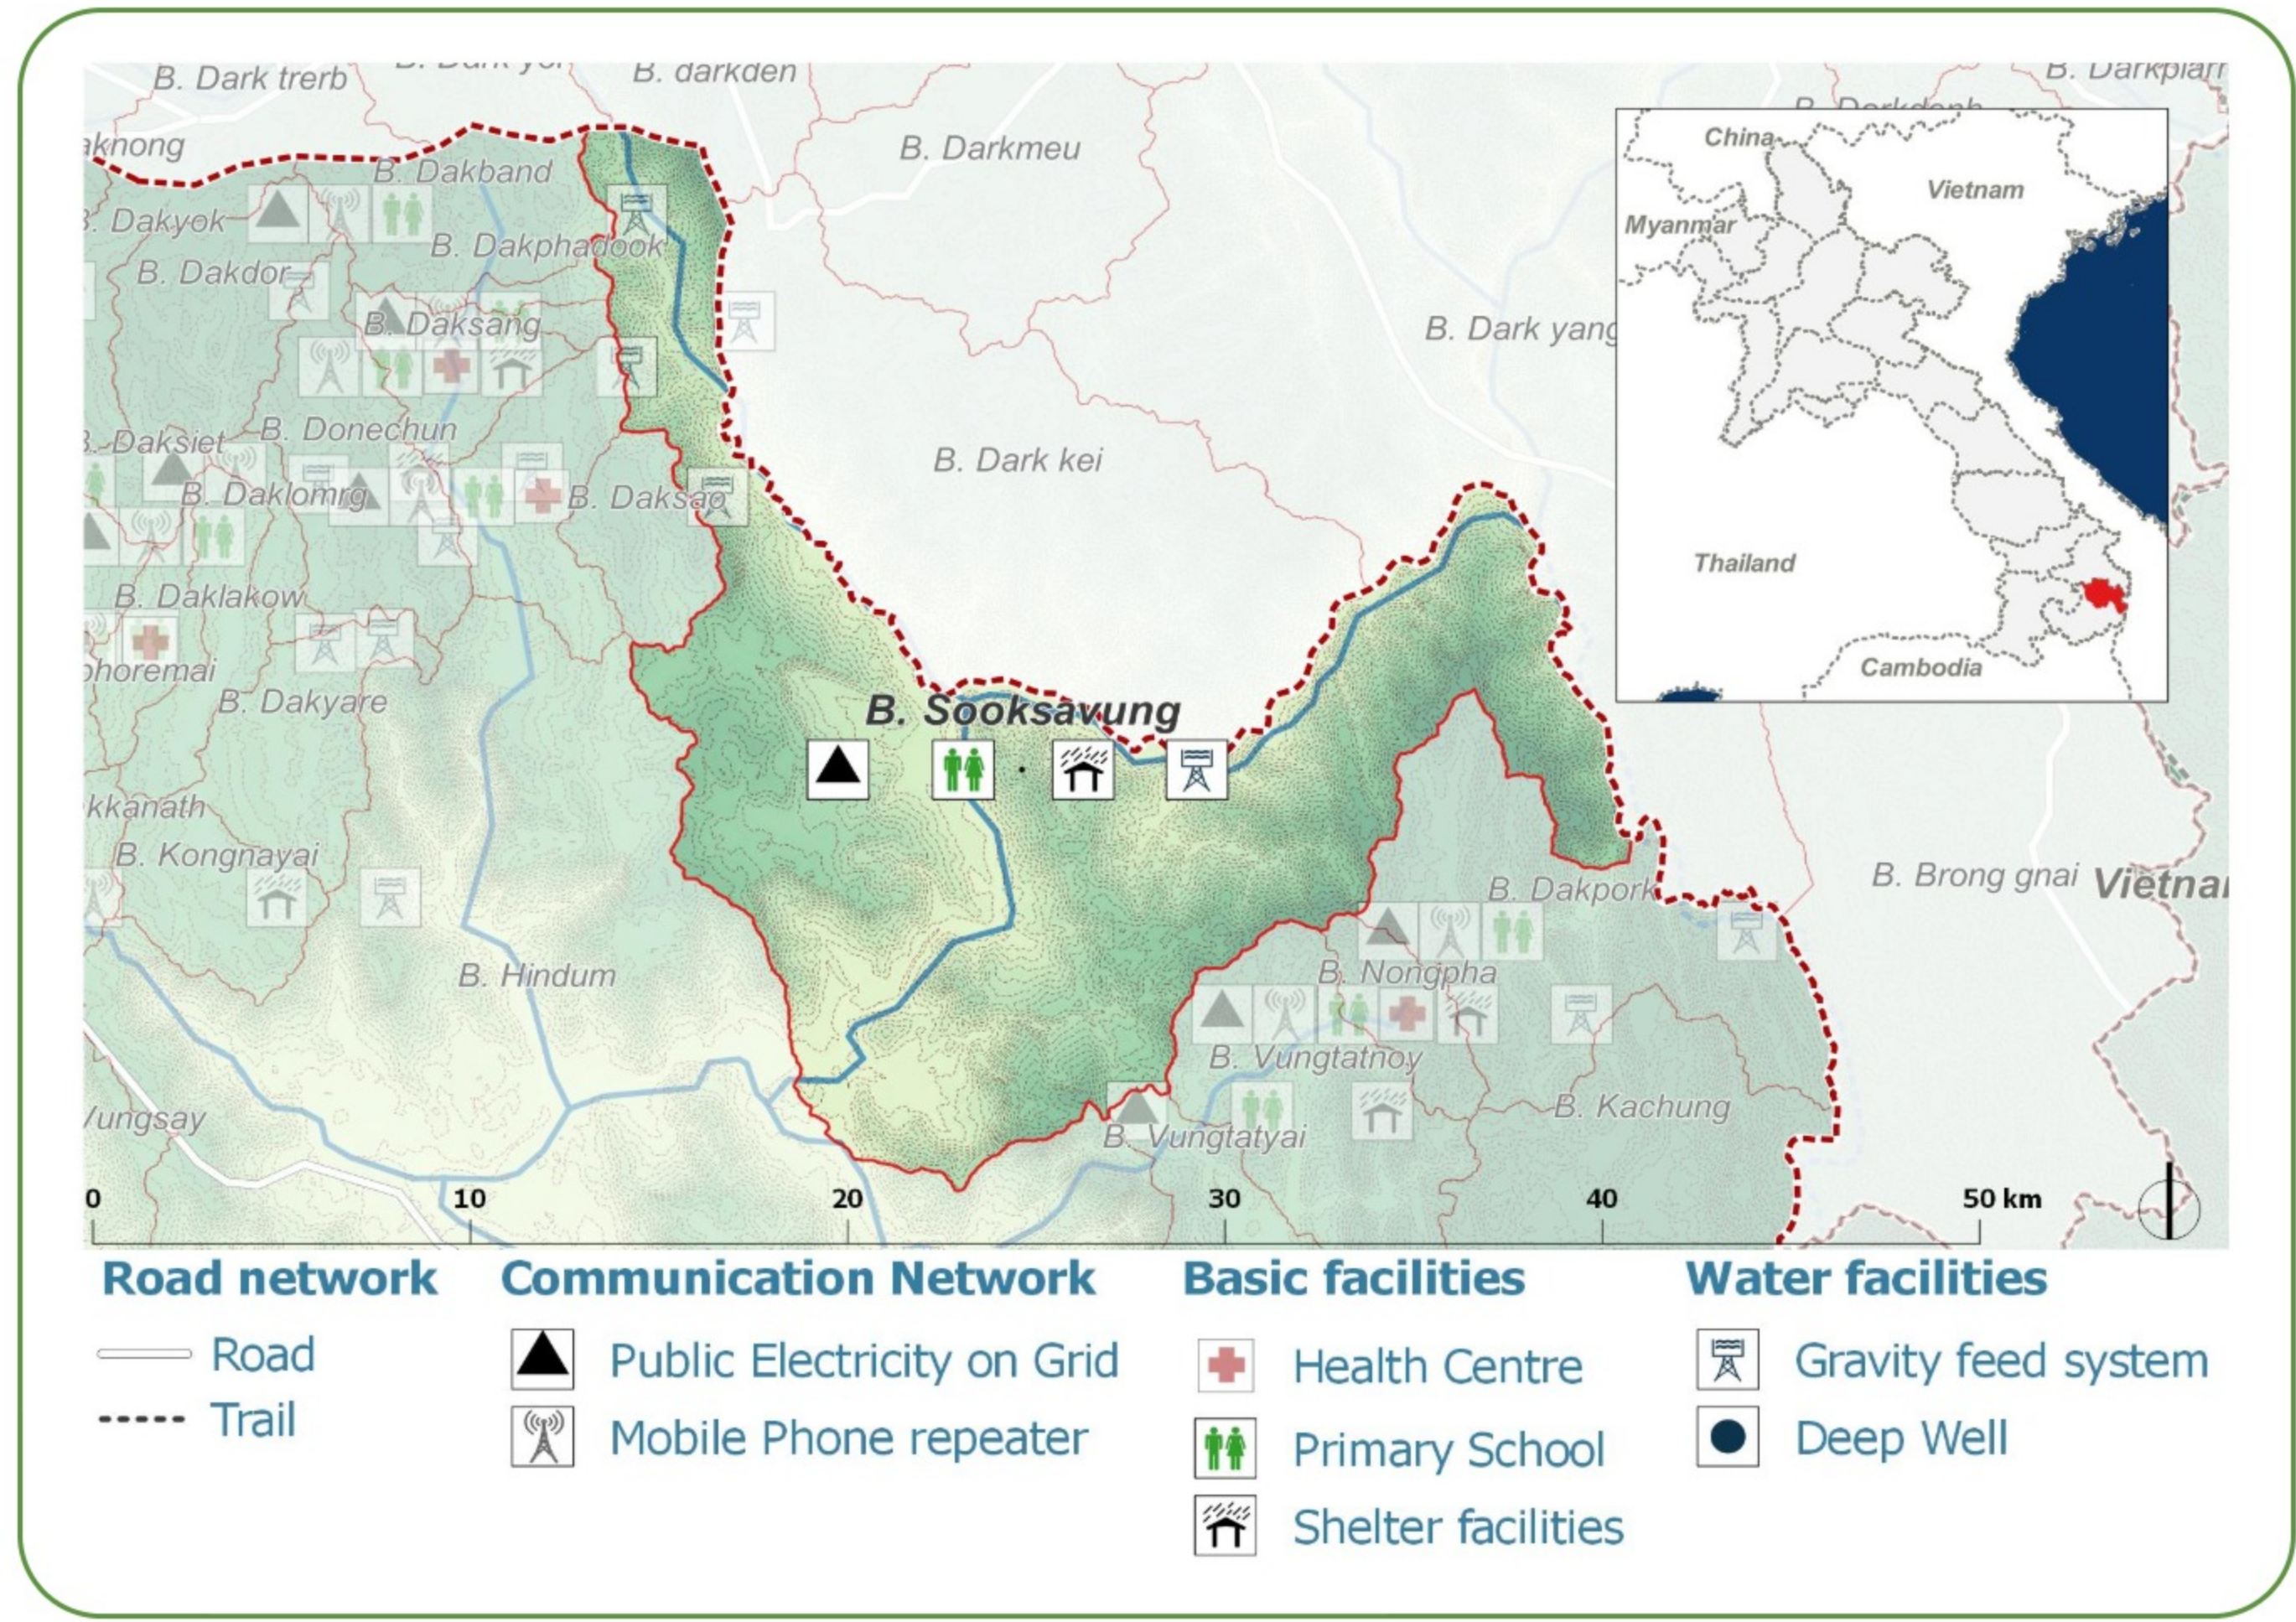

**B. Sooksavung (1704027)**  
Sanxay District, Attapeu

**DEMOGRAPHICS**

Population (2017): **907**  
Main ethnic group: **Yè (Jeh)**  
Other ethnic group: **None**  
Religion: **Christian**

**Ecosystem & Services:**  
- None

**Sources of Income:**  
- Livestock

**Education:**  
- Primary

**HEALTH**

Water-bourne: Diarrhea, Eye, Skin  
Vector-bourne: None

**CLIMATE CHANGE & DISASTERS**

Changes over the past 30 years

**No floods**

**1 every 10 years**  
Water  
Food  
Crops  
**Not changing**

**Never**  
No impact

**No Landslides**

**DRY SEASON**

🌡️ Slight Decrease

☁️ Slight Decrease

**WET SEASON**

⚡ Some increase

1. Construct water facility (borehole)
2. Build latrine (Health)
3. Vaccinate animals/livestock