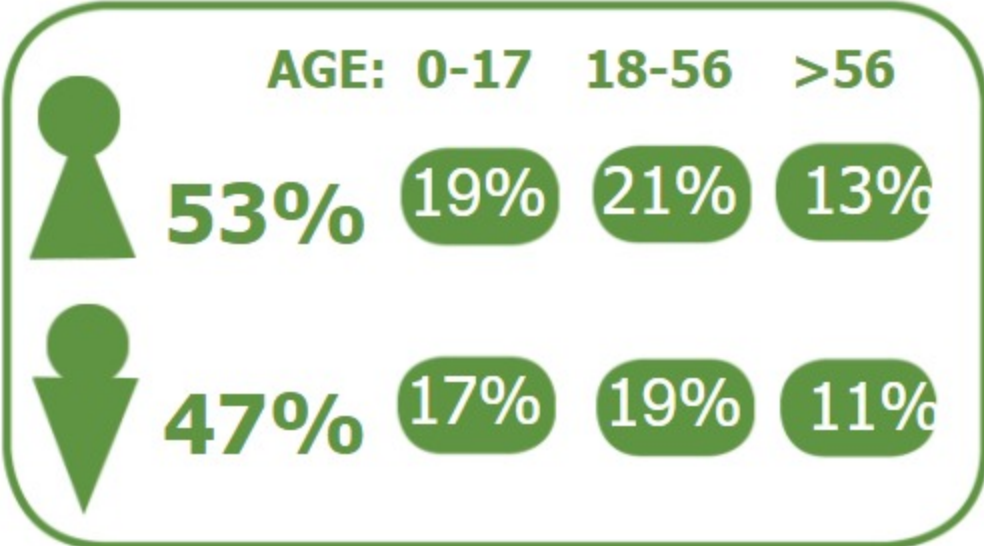

B. Maythavone (1704023)
Sanxay District, Attapeu

DEMOGRAPHICS

Population (2017): **514**
 Main ethnic group: **Tariang**
 Other ethnic group: **None**
 Religion: **Animism**

Ecosystem & Services:
 - **None**