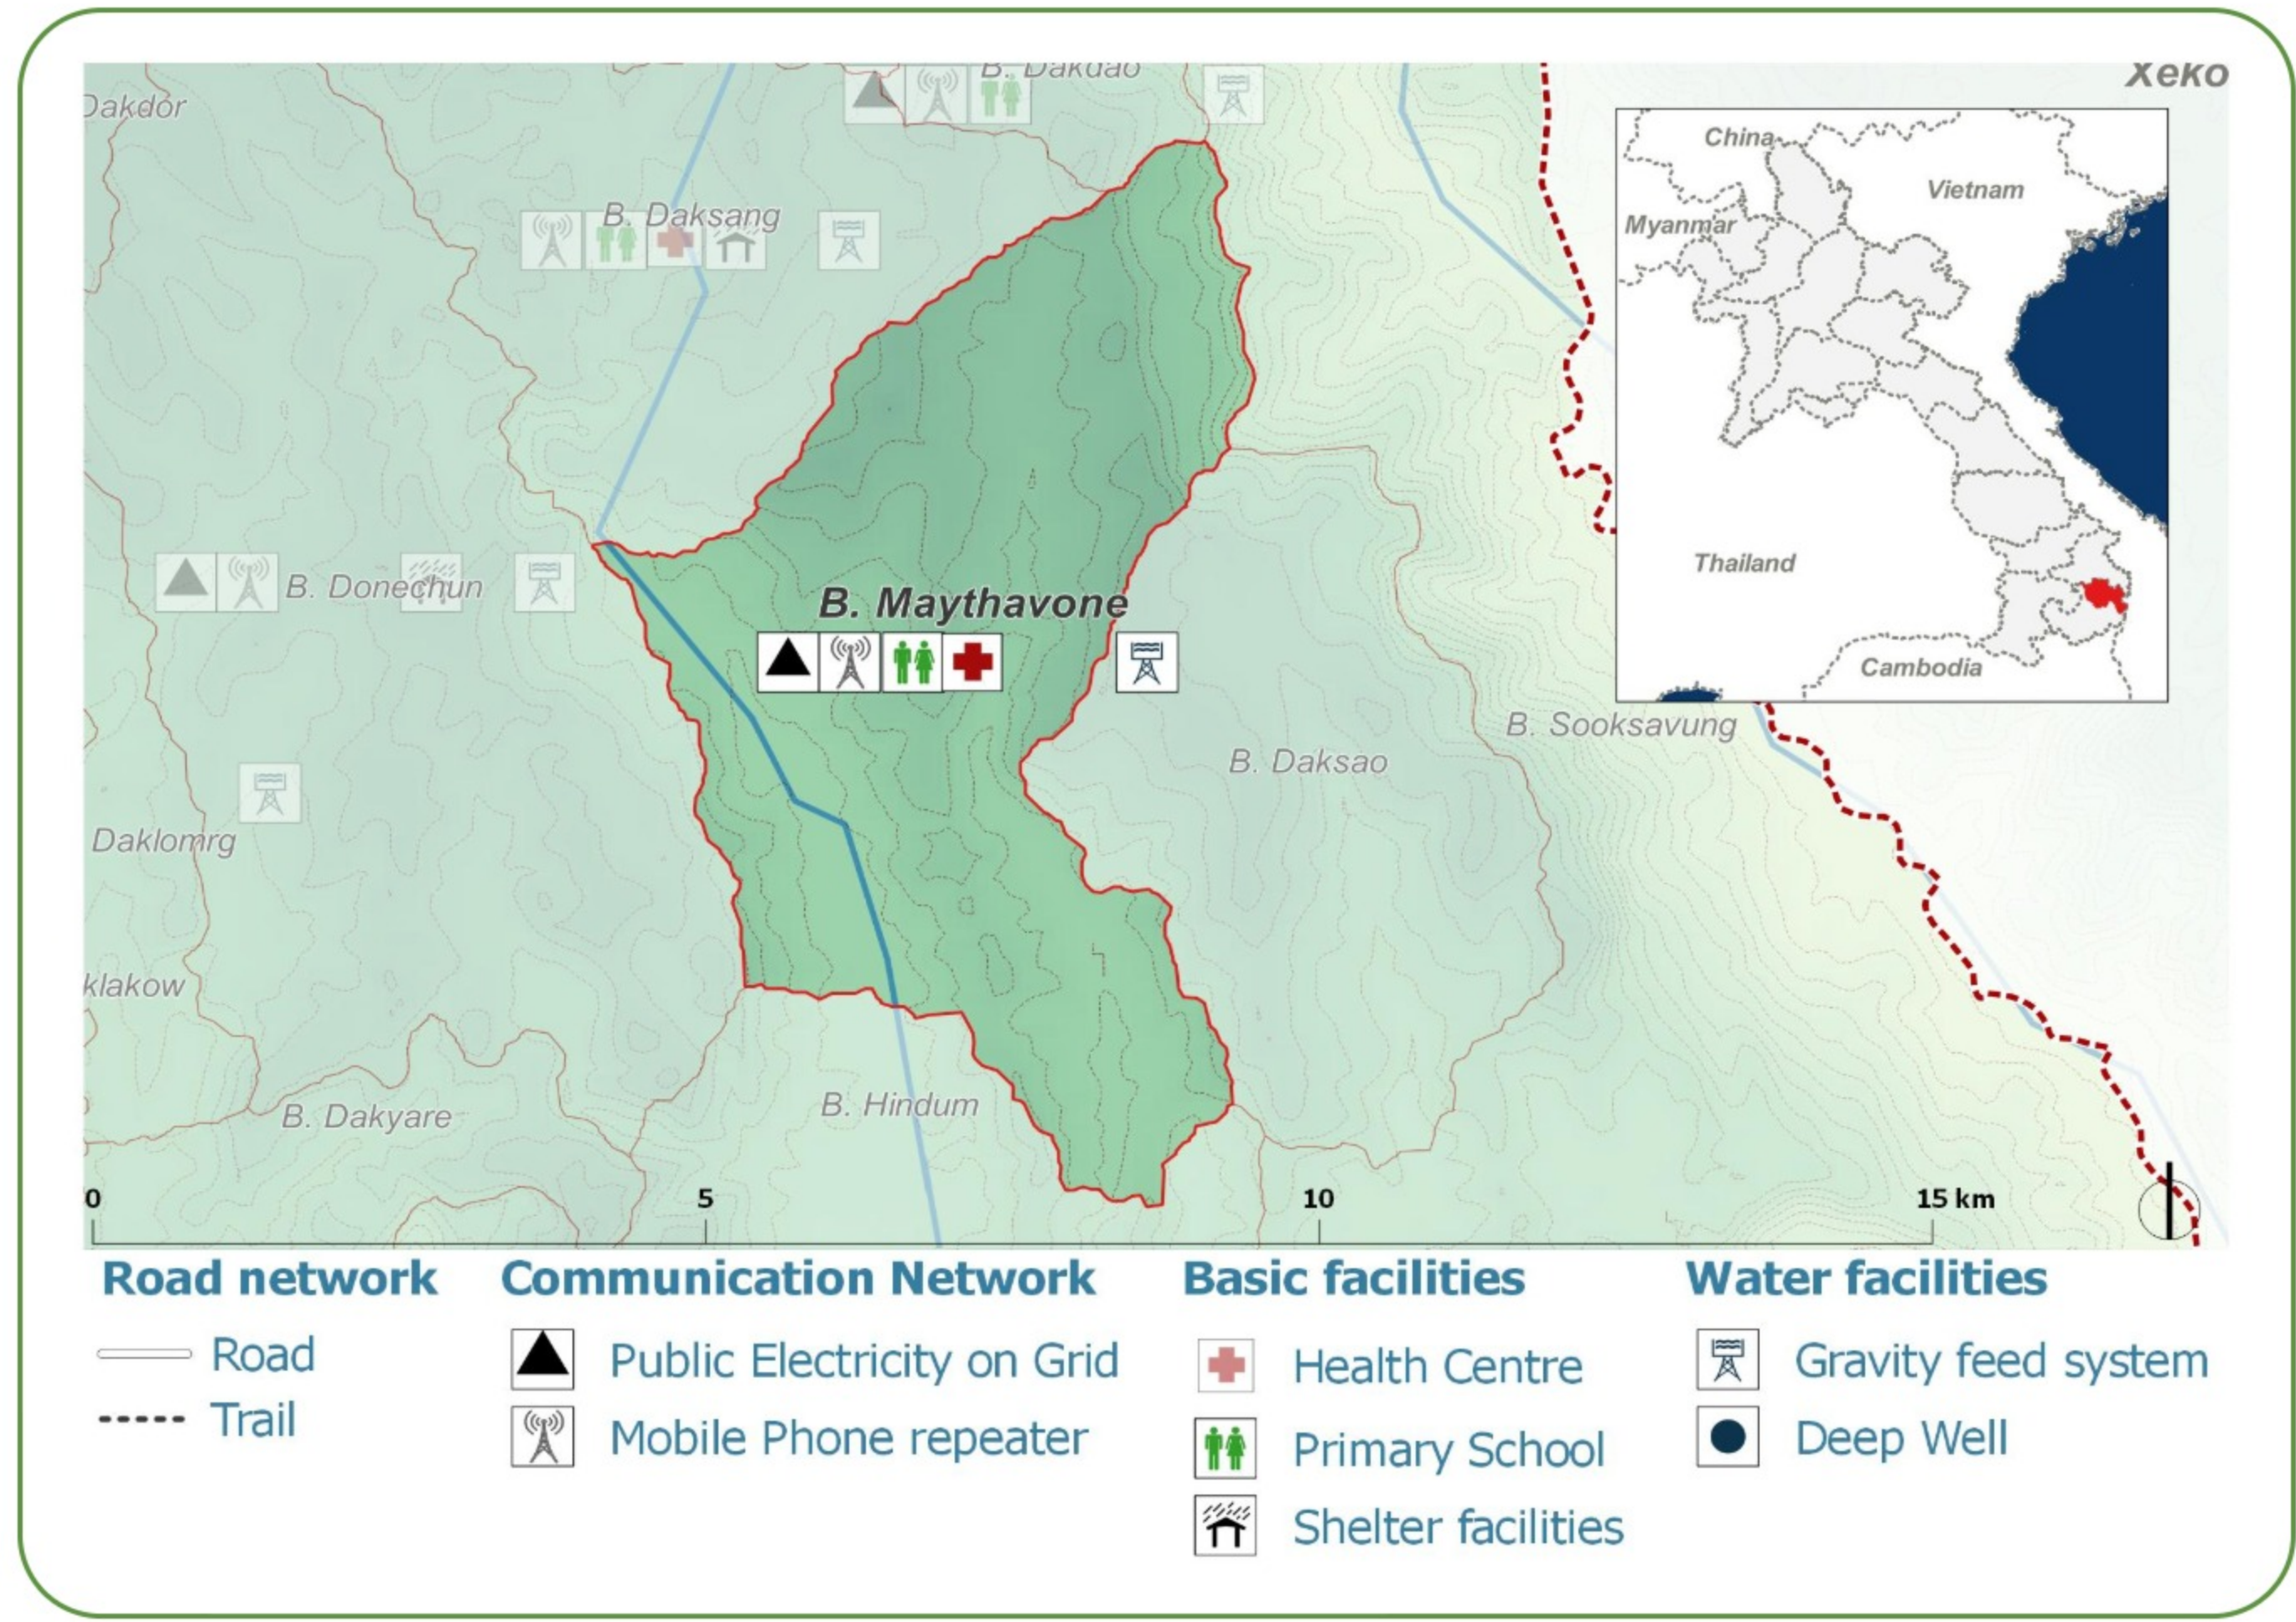

B. Maythavone (1704023)
Sanxay District, Attapeu

DEMOGRAPHICS

Population (2017): **514**
Main ethnic group: **Tariang**
Other ethnic group: **None**
Religion: **Animism**

Ecosystem & Services:
- **None**

Sources of Income:
- **Livestock**
- **Casual labor**

Education:
- **Primary**