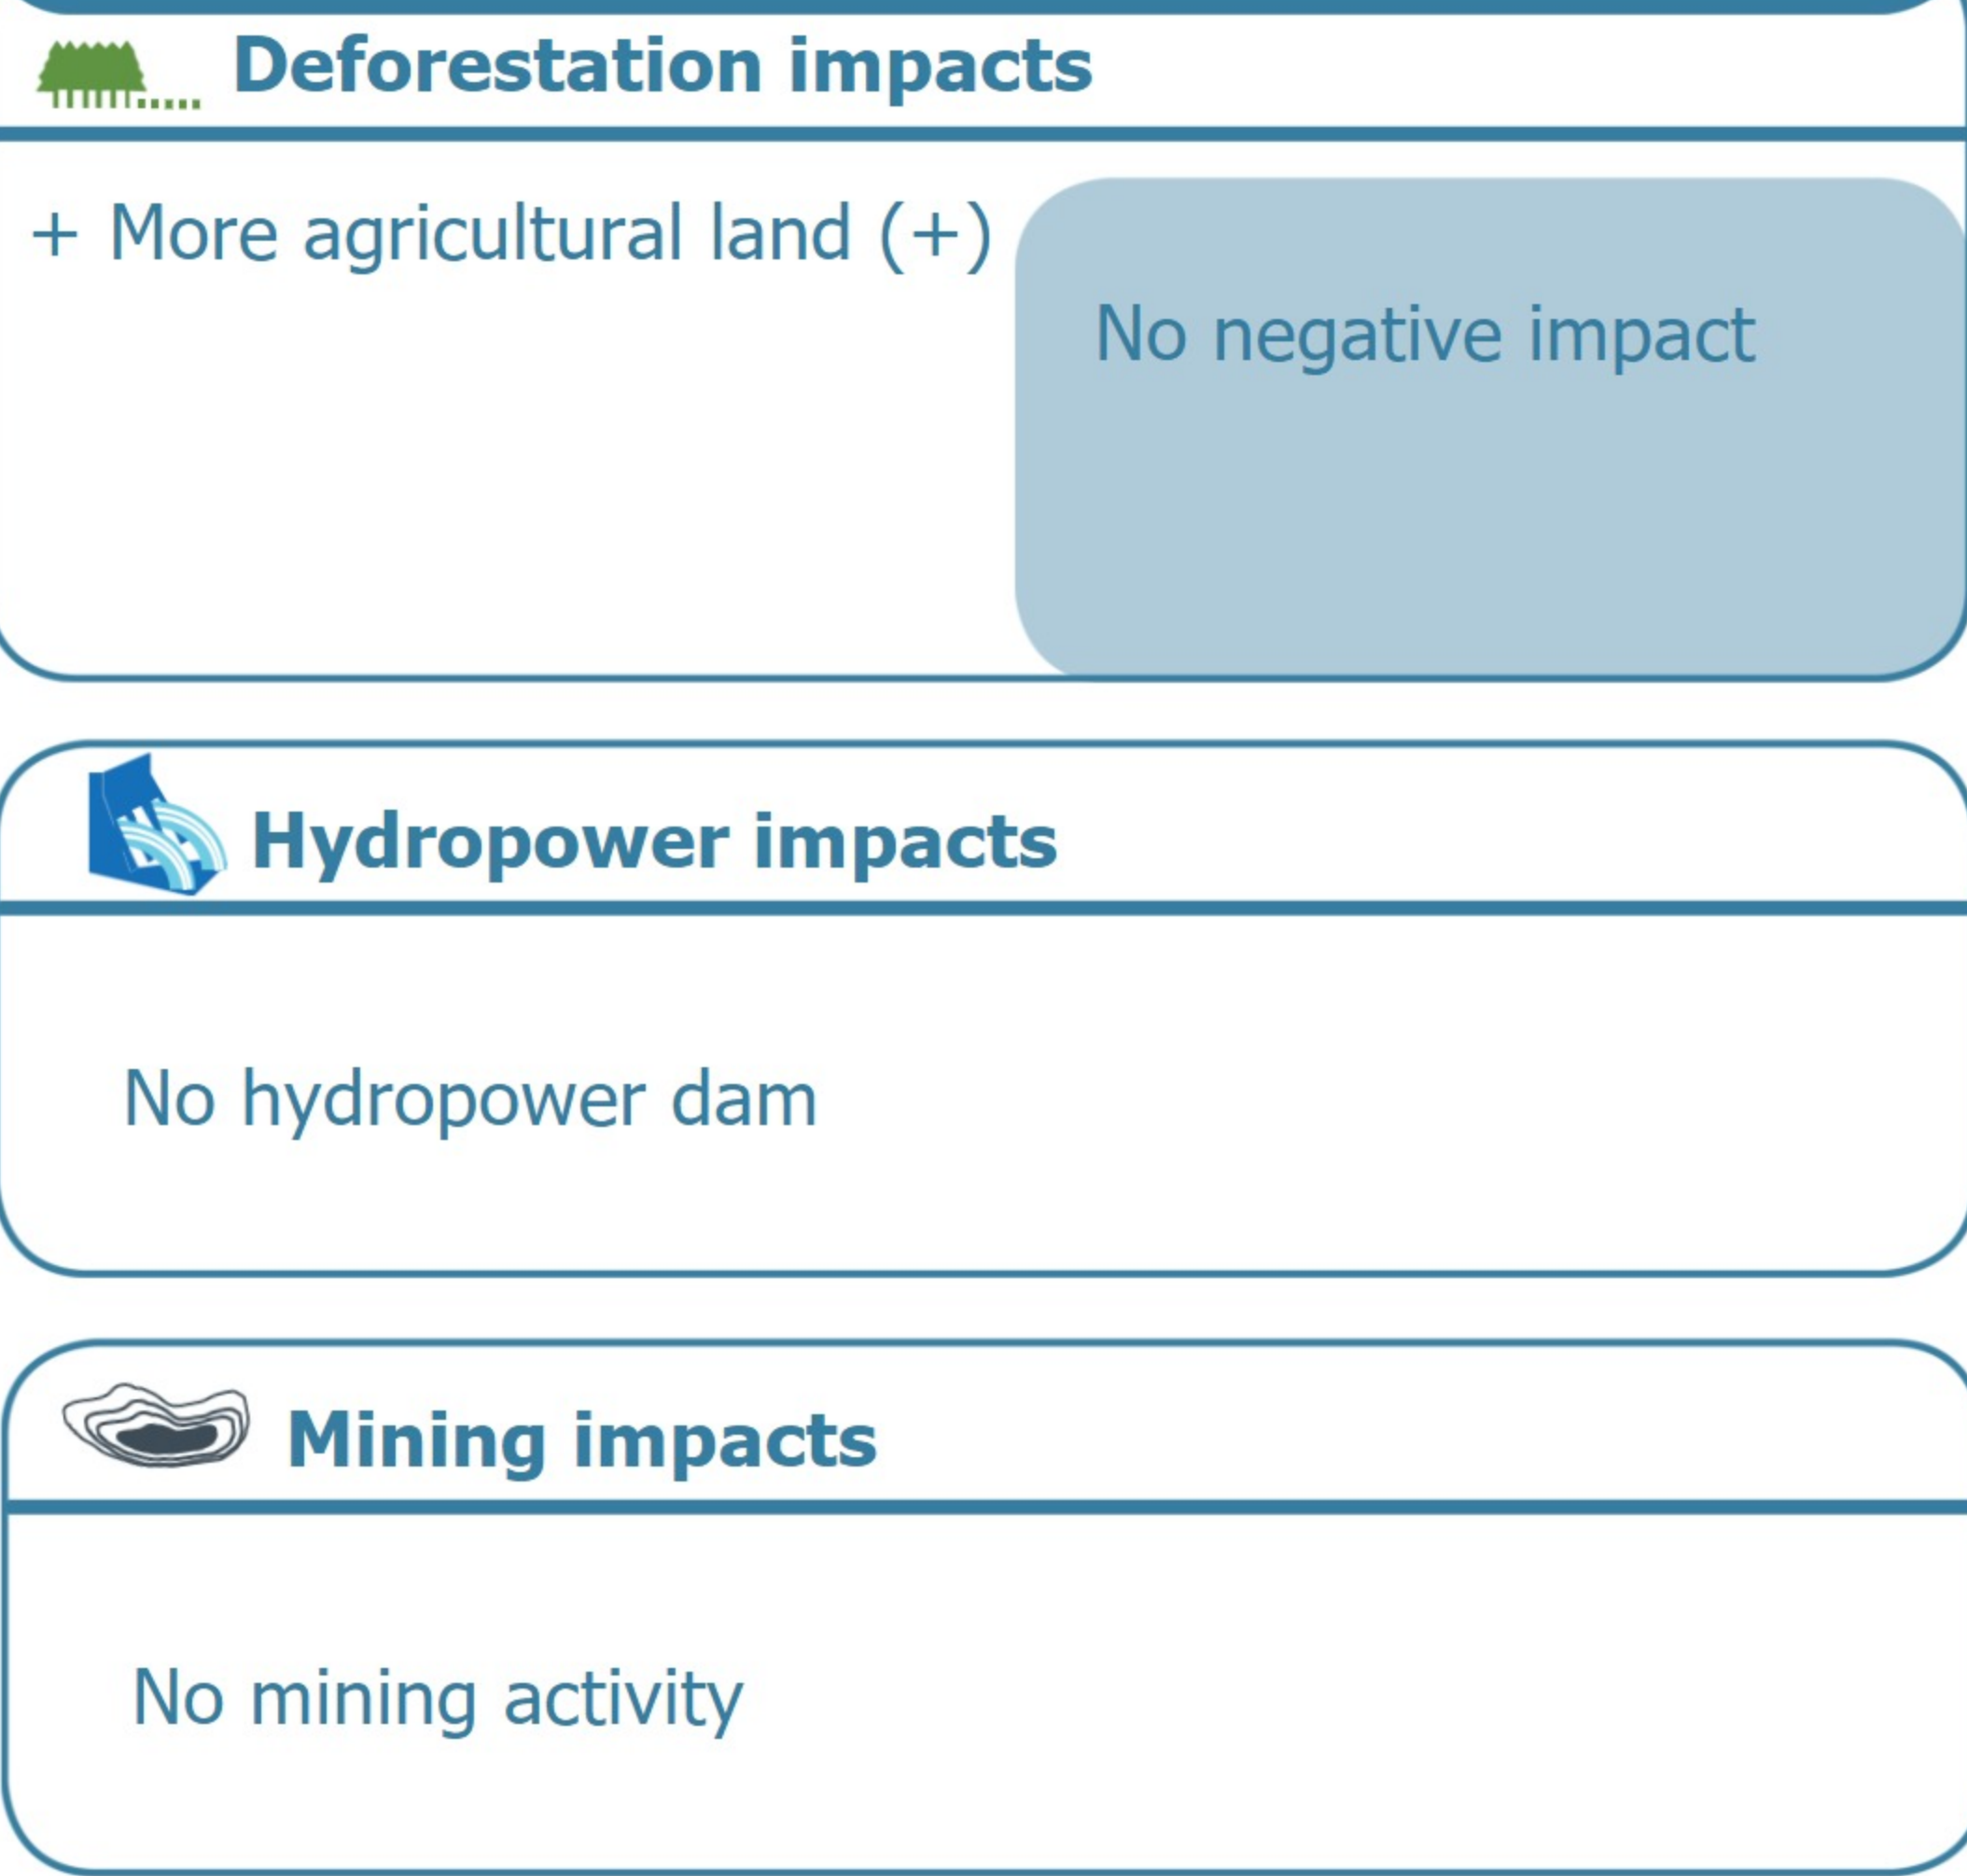

HEALTH

Water-bourne: **None**
Vector-bourne: **None**

CLIMATE CHANGE & DISASTERS

Changes over the past 30 years

ENVIRONMENTAL ISSUES

VULNERABILITY INDEX

Hazard Intensity: 0.8
Sensitivity: 3.3
Ranking: 2.64

PRIORITIES & NEEDS

1. Construct pipe distribution system
2. Build latrine (Health)
3. Village fund