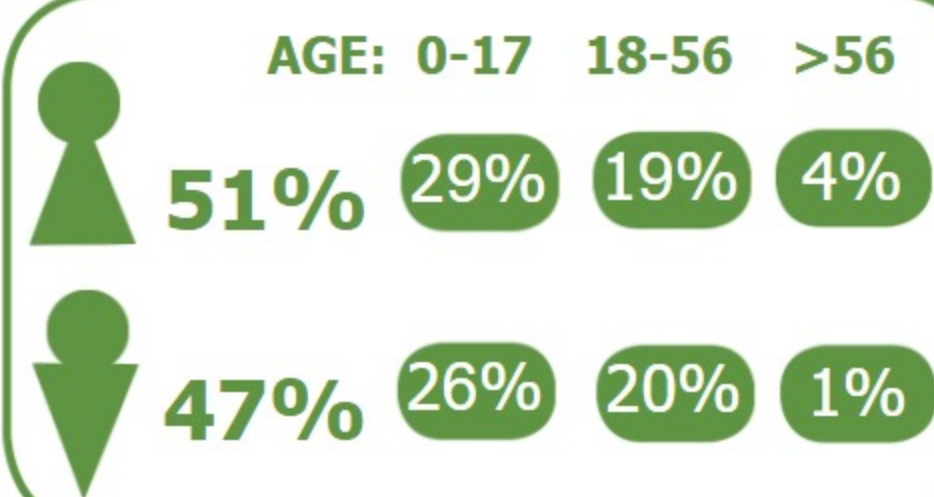

DEMOGRAPHICS

Population (2017):
277
Main ethnic group:
Kado
Other ethnic group:
None
Religion:
Animism

Ecosystem & Services:

- **None**

Sources of Income:
- **Casual labor**

Education:
- **Primary**
- **High school**

HEALTH

Water-bourne: **None**
Vector-bourne: **None**

CLIMATE CHANGE & DISASTERS

Changes over the past 30 years

ENVIRONMENTAL ISSUES

VULNERABILITY INDEX

Hazard Intensity: 0.8
Sensitivity: 3.3
Ranking: 2.64

PRIORITIES & NEEDS