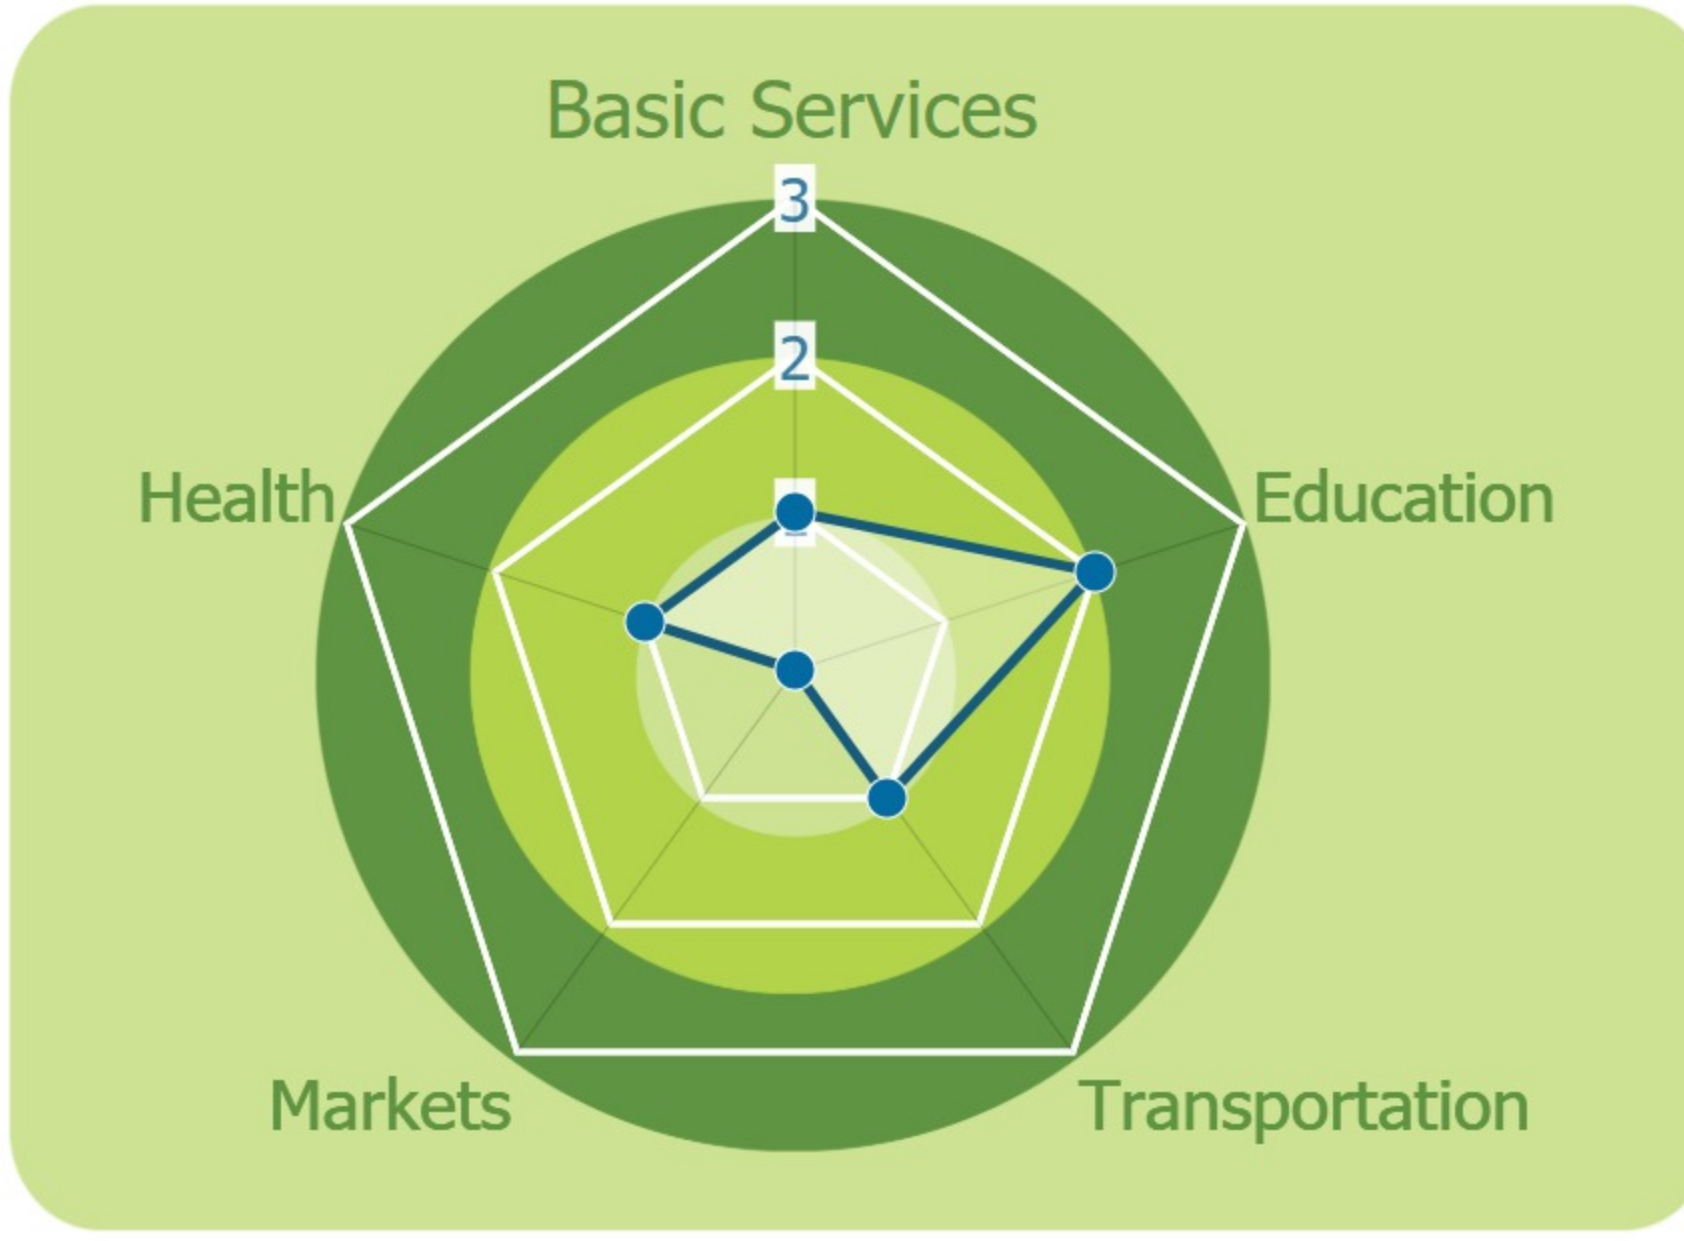

DEMOGRAPHICS

Population (2017):
277
Main ethnic group:
Kado
Other ethnic group:
None
Religion:
Animism

Ecosystem & Services:

- **None**

Sources of Income:
- **Casual labor**

Education:
- **Primary**
- **High school**

HEALTH

Water-bourne: **None**
Vector-bourne: **None**

CLIMATE CHANGE & DISASTERS

Changes over the past 30 years

ENVIRONMENTAL ISSUES

VULNERABILITY INDEX

Hazard Intensity: 0.8
Sensitivity: 3.3
Ranking: 2.64

PRIORITIES & NEEDS

1. Construct pipe distribution system
2. Build latrine (Health)
3. Village fund