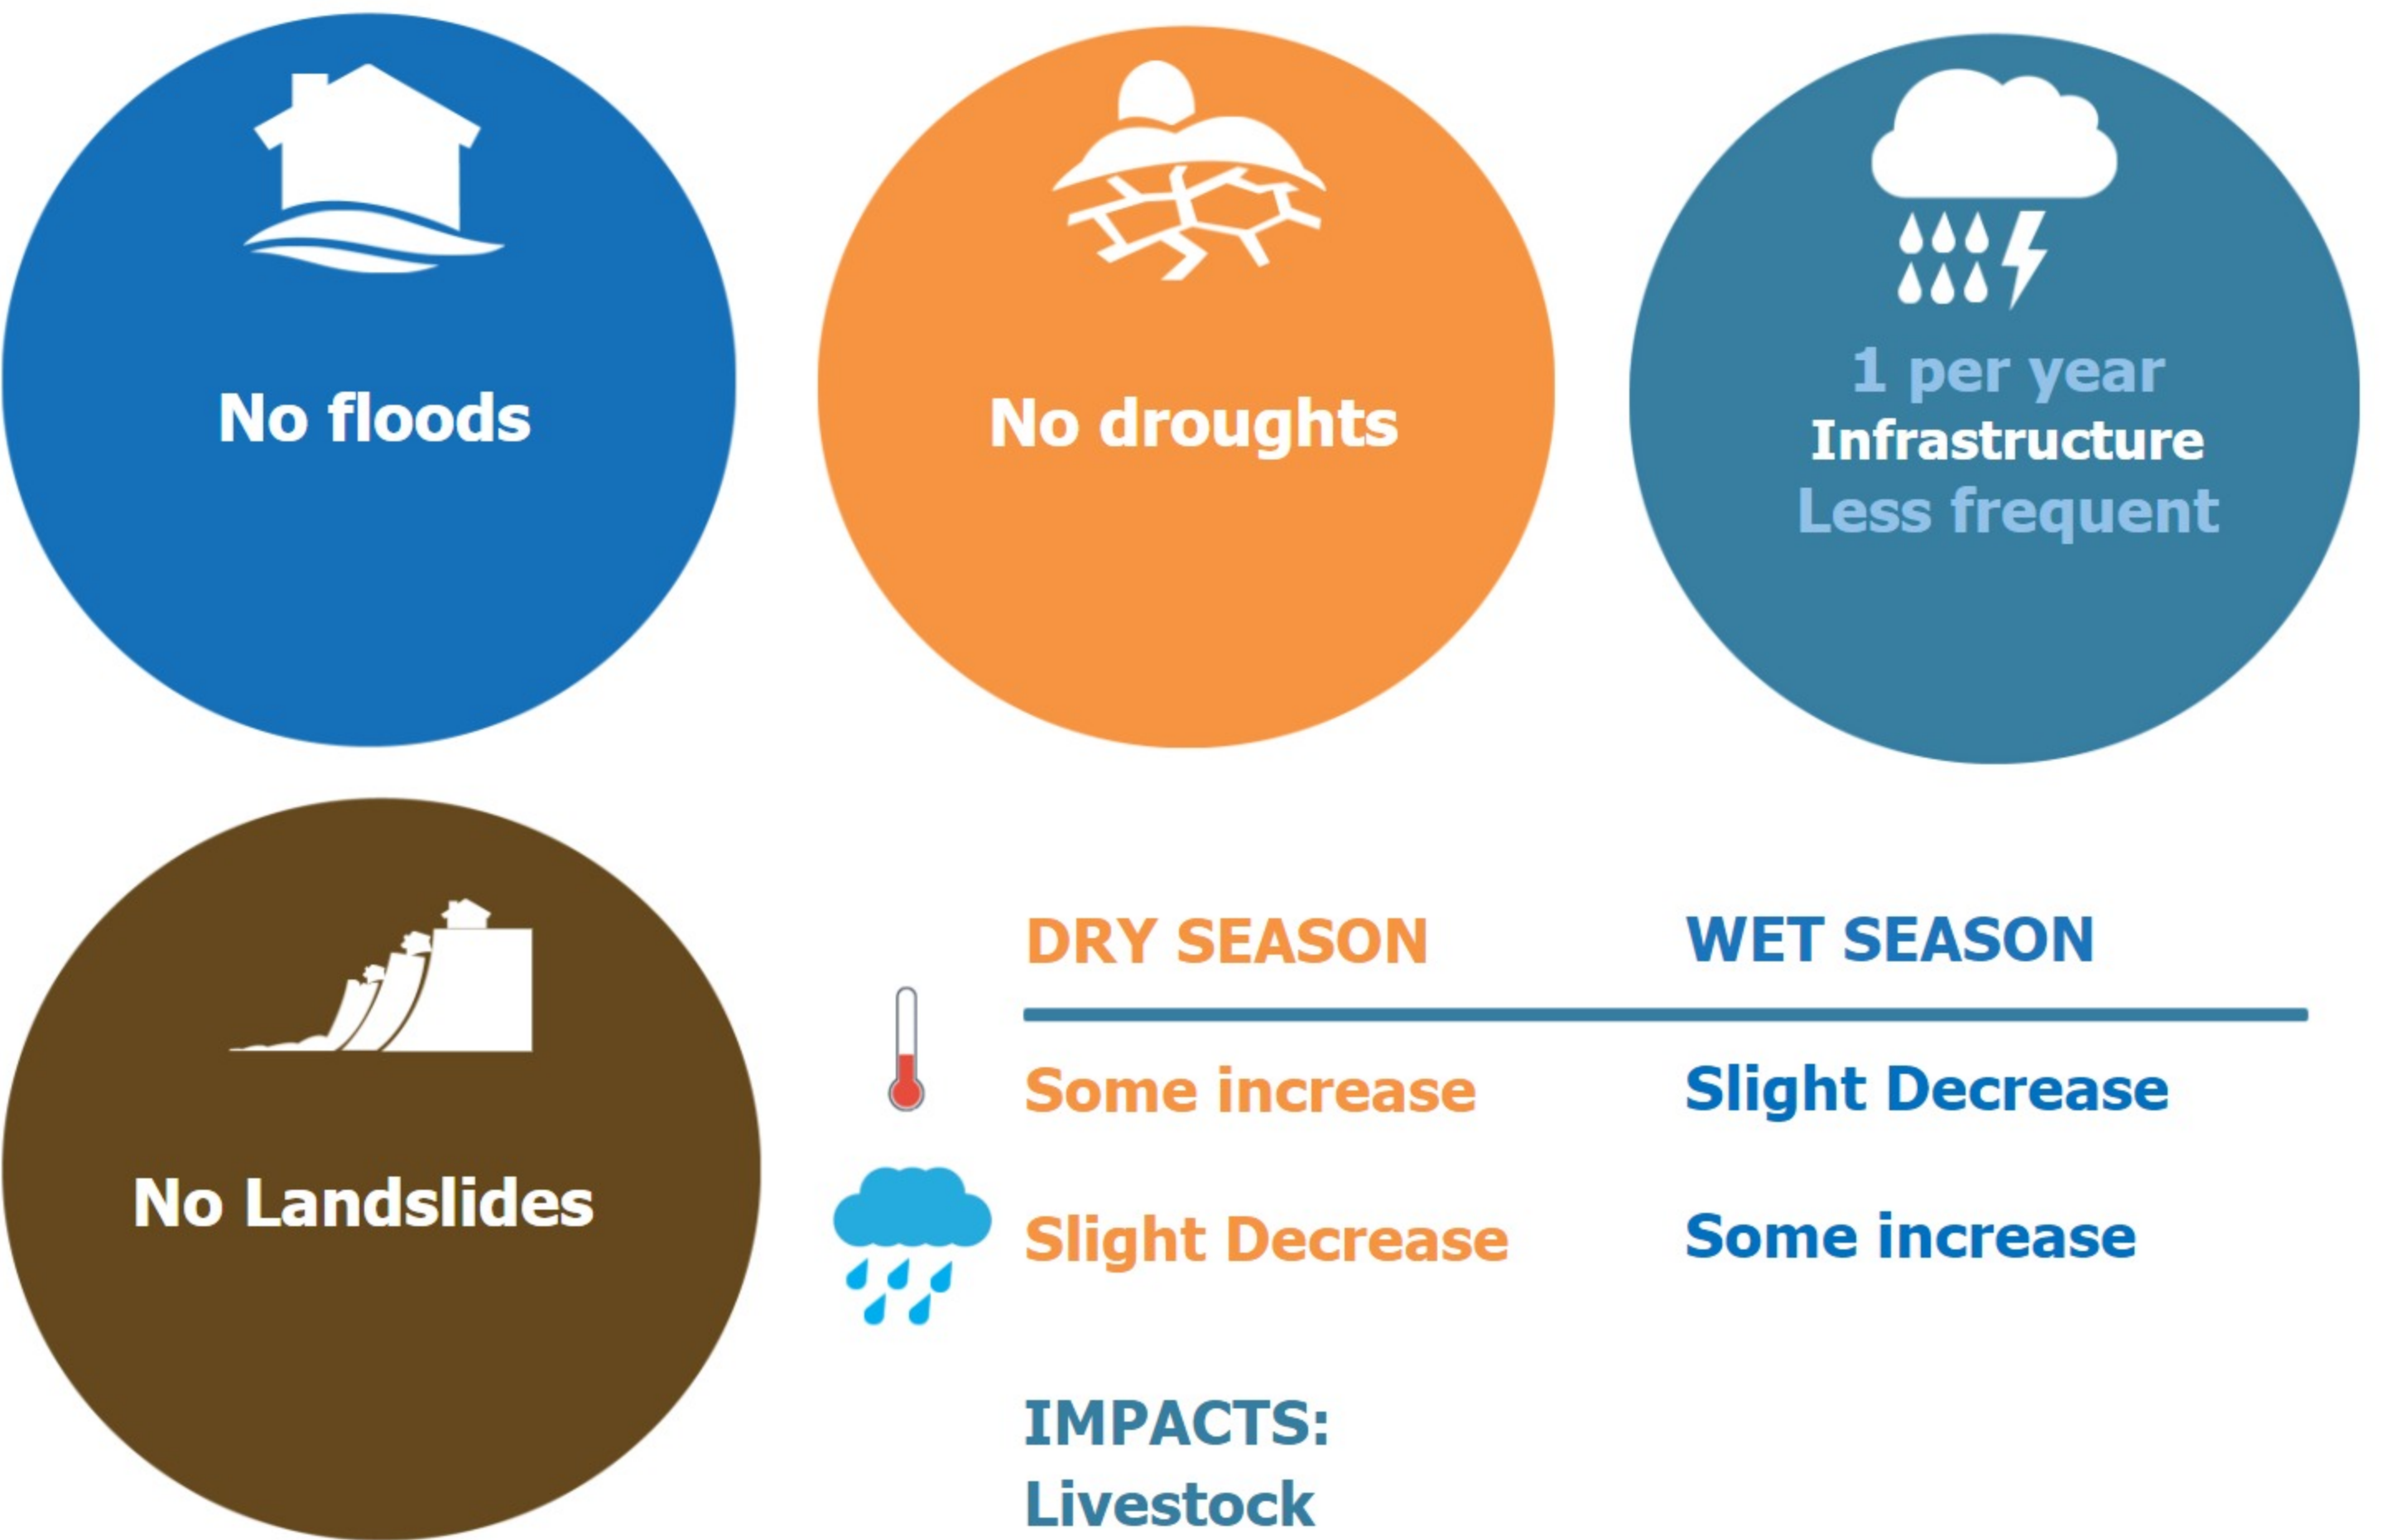

DEMOGRAPHICS

Population (2017):
277
Main ethnic group:
Kado
Other ethnic group:
None
Religion:
Animism

Ecosystem & Services:

- **None**

Sources of Income:
- **Casual labor**

Education:
- **Primary**
- **High school**

HEALTH

Water-bourne: **None**
Vector-bourne: **None**

CLIMATE CHANGE & DISASTERS

Changes over the past 30 years

ENVIRONMENTAL ISSUES

VULNERABILITY INDEX

Hazard Intensity: 0.8
Sensitivity: 3.3
Ranking: 2.64

PRIORITIES & NEEDS

1. Construct pipe distribution system
2. Build latrine (Health)
3. Village fund