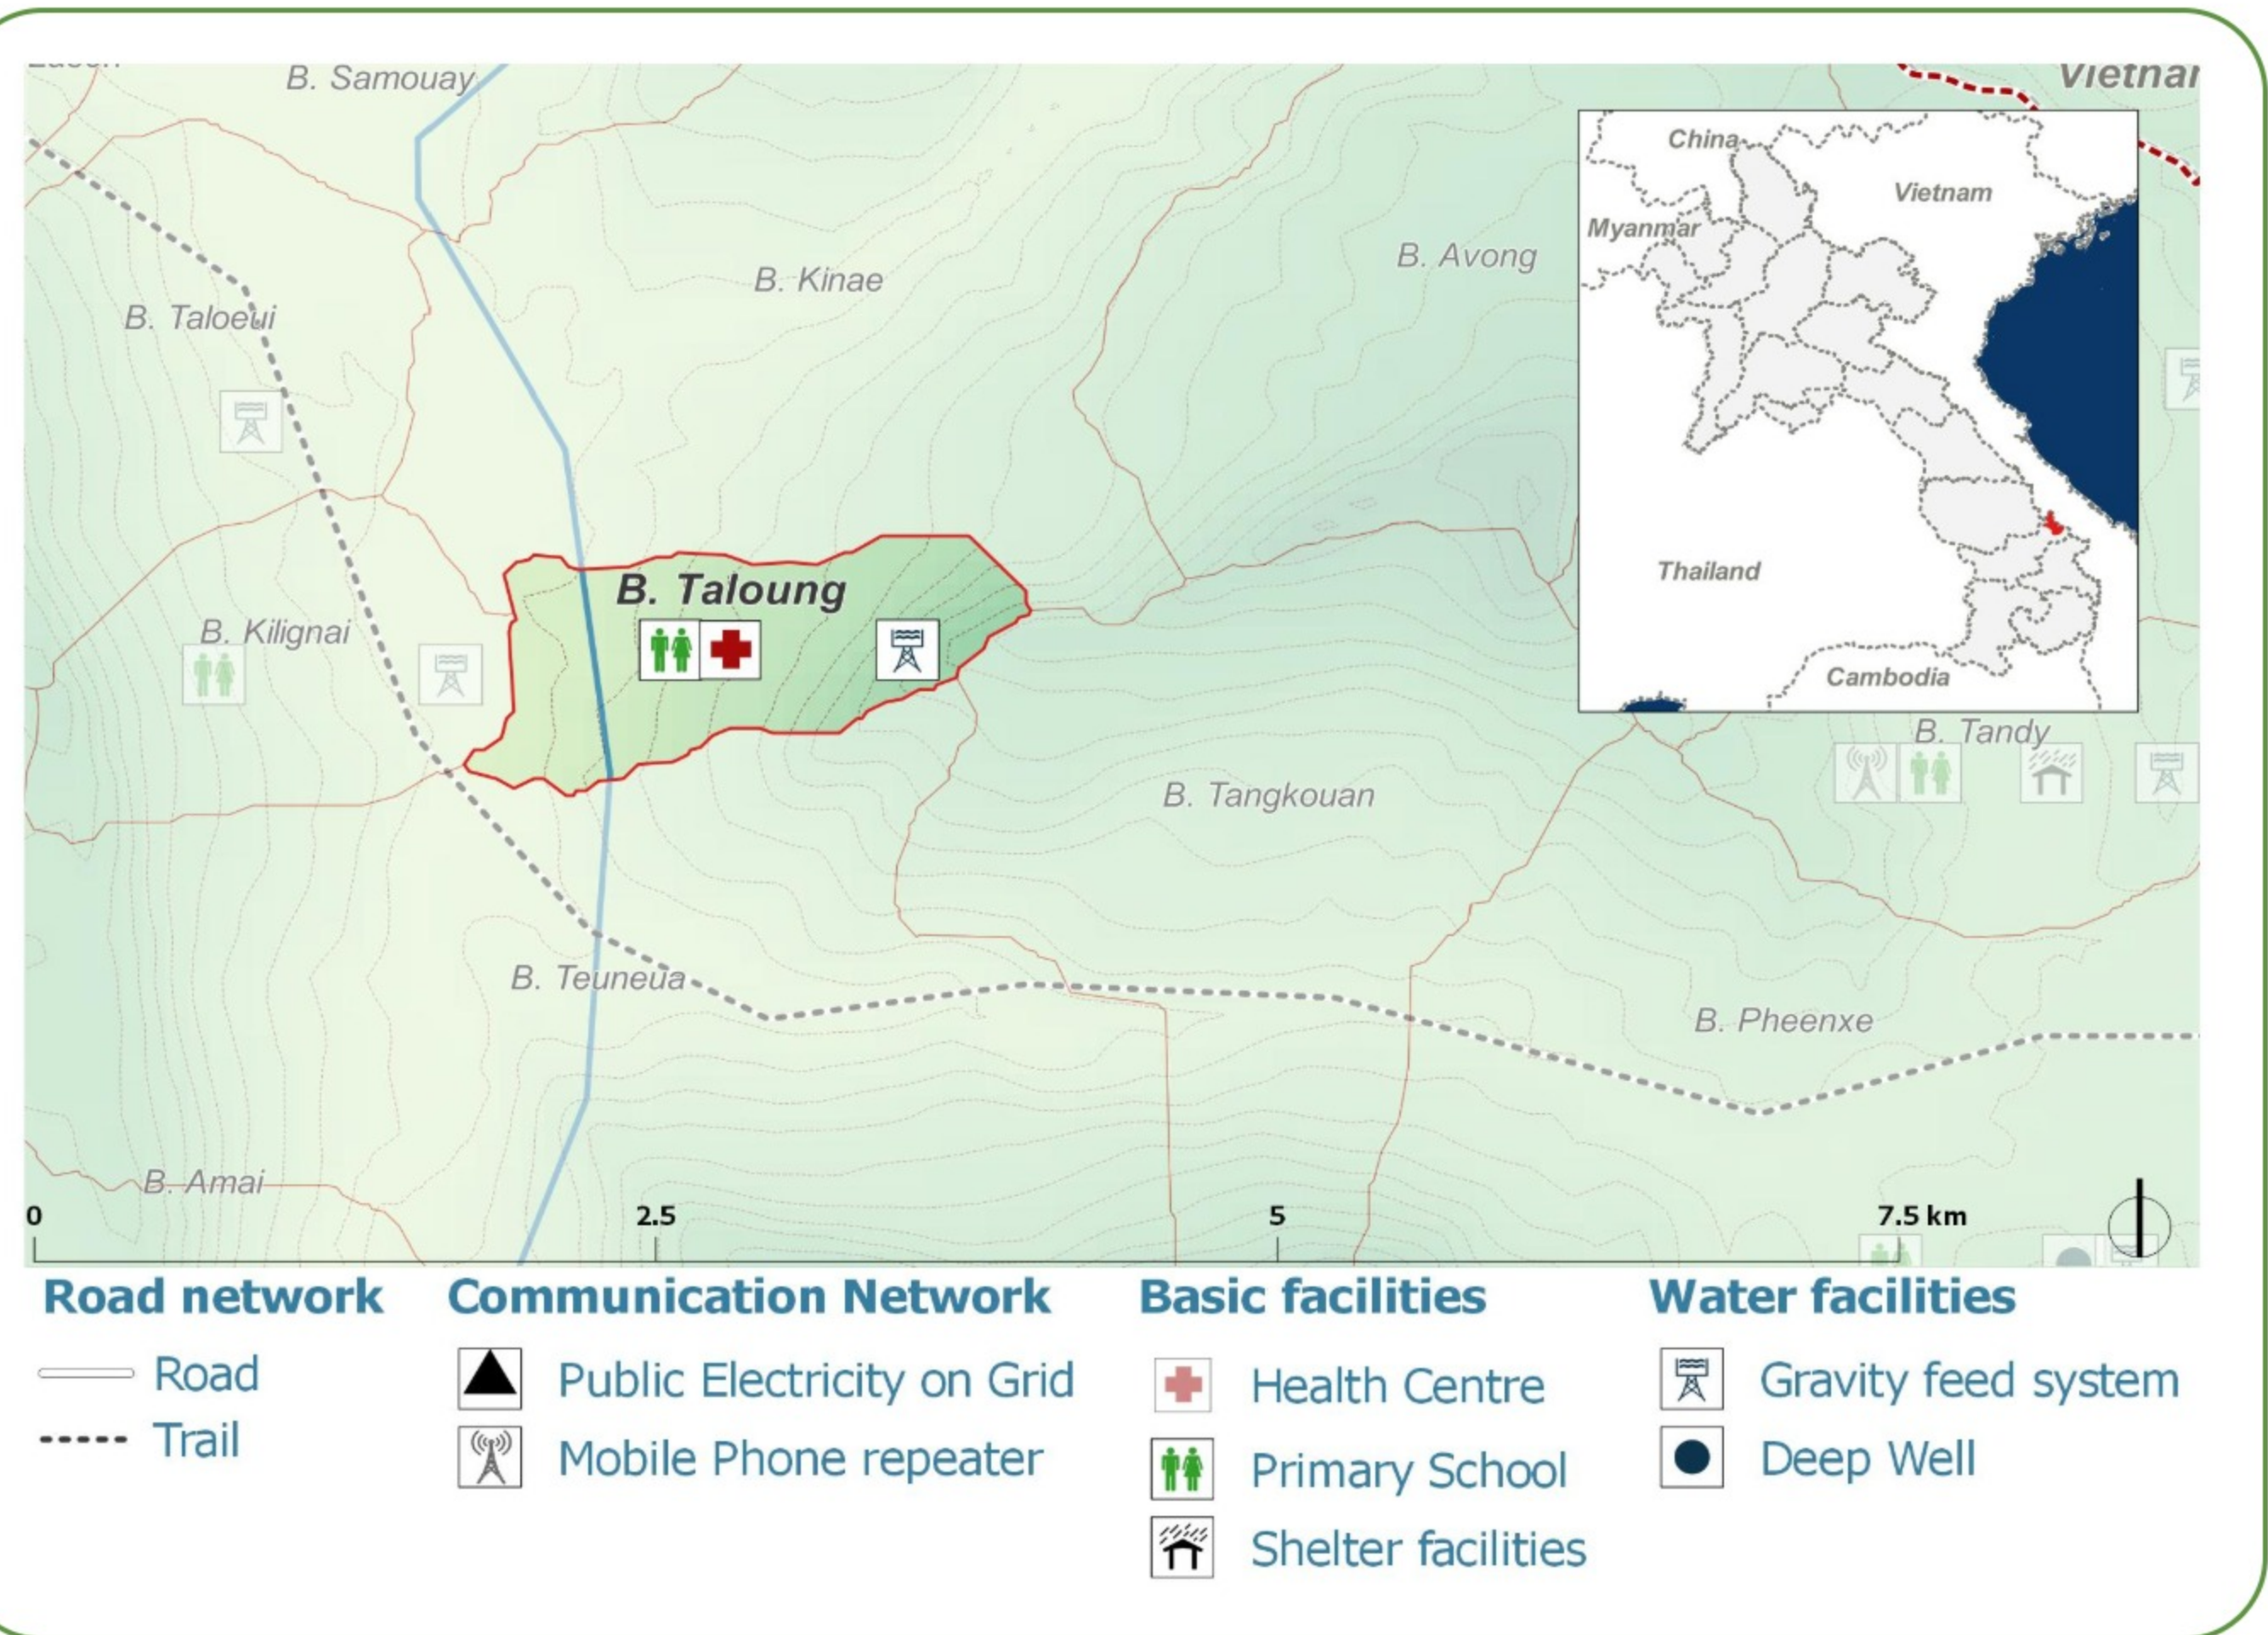

DEMOGRAPHICS

Population (2017):
277
Main ethnic group:
Kado
Other ethnic group:
None
Religion:
Animism

Ecosystem & Services:

- **None**

Sources of Income:
- **Casual labor**

Education:
- **Primary**
- **High school**

HEALTH

Water-bourne: **None**
Vector-bourne: **None**

CLIMATE CHANGE & DISASTERS

Changes over the past 30 years

ENVIRONMENTAL ISSUES

VULNERABILITY INDEX

Hazard Intensity: 0.8
Sensitivity: 3.3
Ranking: 2.64

PRIORITIES & NEEDS

1. Construct pipe distribution system
2. Build latrine (Health)
3. Village fund